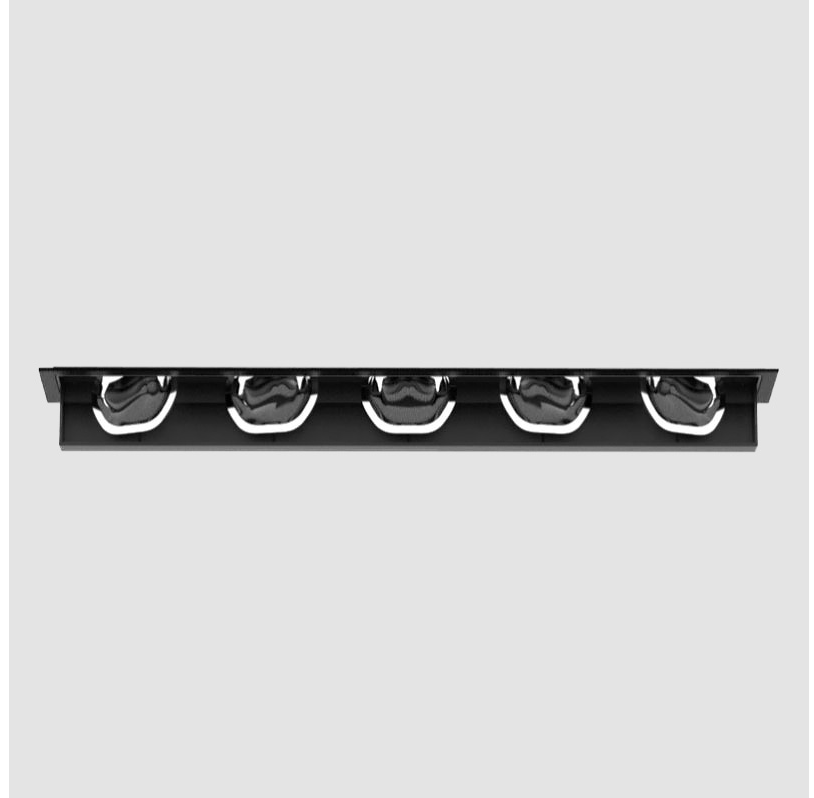

GENERAL

Series: Magiq Wallwash
Brand: Prolicht
Division: Architectural
Mounting Type: Trimless
Mounting Location: Ceiling
Subcategory: Wallwash

PHYSICAL

Shape: Rectangle
Length (mm): 267
Length (in): 10 1/2
Width (mm): 36
Width (in): 1 7/16
Height (mm): 64
Height (in): 2 1/2
Ceiling Thickness (mm): 12.5
Ceiling Thickness (in): 1/2
Min. Recessing Depth (mm): 100
Min. Recessing Depth (in): 3 15/16
Light Distribution: Asymmetric
Weight (kg): 0.943
Weight (lbs): 2.08
Holder Finish: WHI / BLK
Fixture Material: Aluminum Die Cast
Cut-out Measurements: 273mm / 10 3/4" x 42mm / 1 5/8"
Upon Request: Unique Ceiling Thickness

ELECTRICAL

Lamp Type: LED (Zhaga Standard)
Input Wattage (W): 33.4
Total Output Wattage (W): 29.6
Dimming: Tri-Mode (Non-Dimming and Phase Dimming (120Vac only) and 0-10V Dimming)
Driver Included: Yes
Driver Location: Remote
Driver Type: Constant Current - Universal
Driver Class: Class 1
Input Voltage (V): 120 - 277
Constant Current (MA): 500

LED

Number of LEDs: 5
Color Temperature (°K): 2700 / 3000 / 3500 / 4000
Max. Delivered Lumen (lm): 2145 / 2339 / 2145 / 2443
Nominal Lumen (lm): 2375 / 2590 / 2375 / 2705
CRI: >90 CRI
Lamp Life (hrs): 50000
Upon Request: Special Color Temperature

OPTICAL

Reflector: Asymmetric
Upon Request: Special Beam Angles

RATINGS AND CERTIFICATIONS

Certified By: CSA Certified to UL and CSA Standards
IP rating: IP20

100mm
3 15/16"

12 1/2 mm
1/2"

270mm x 38mm
10 5/8" x 1 1/2"