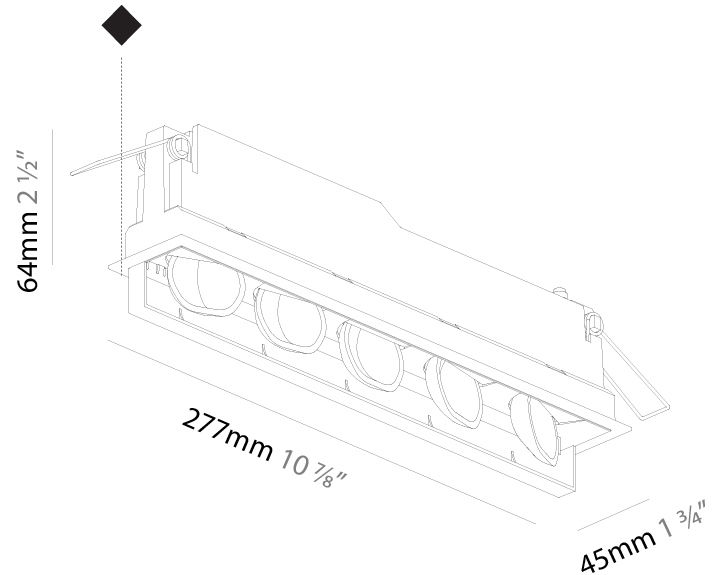

GENERAL

Series: Magiq Wallwash
Brand: Prolicht
Division: Architectural
Mounting Type: Recessed
Mounting Location: Ceiling
Subcategory: Wallwash

PHYSICAL

Shape: Rectangle
Length (mm): 277
Length (in): 10 ⁷/₈
Width (mm): 45
Width (in): 1 ³/₄
Height (mm): 64
Height (in): 2 ¹/₂
Min. Recessing Depth (mm): 100
Min. Recessing Depth (in): 3 ¹⁵/₁₆
Light Distribution: Asymmetric
Fixture Finish: SSR / BKV / CWI / CRY / HAB / UFT / ITA / RUA / FTG / MYG / LOD / PUS / FRO / FUP / KIA / POP / BLS / SPG / MEY / GOH / GUM / CHC / COM / ABZ / JAG / OBR / MOS / ROR
Holder Finish: WHI / BLK
Fixture Material: Aluminum Die Cast
Cut-out Measurements: 270mm / 10 5/8" x 38mm / 1 1/2"

ELECTRICAL

Lamp Type: LED (Zhaga Standard)
Input Wattage (W): 31.4
Total Output Wattage (W): 25.9
Dimming: Tri-Mode (Non-Dimming and Phase Dimming (120Vac only) and 0-10V Dimming)
Driver Included: No
Driver Location: Remote
Driver Type: Constant Current - Universal
Driver Class: Class 1
Input Voltage (V): 120 - 277
Constant Current (MA): 500

LED

Number of LEDs: 5
Color Temperature (°K): 2700 / 3000 / 3500 / 4000
Max. Delivered Lumen (lm): 2145 / 2339 / 2145 / 2443
Nominal Lumen (lm): 2375 / 2590 / 2375 / 2705
CRI: >90 CRI
Efficiency (%): 82.3
Lamp Life (hrs): 50000

OPTICAL

RATINGS AND CERTIFICATIONS

Certified By: CSA Certified to UL and CSA Standards
IP rating: IP20

100mm
3 ¹⁵/₁₆"

5 - 30 mm
³/₁₆" - 1 ³/₁₆"

270mm x 38mm
10 ⁵/₈" x 1 ¹/₂"